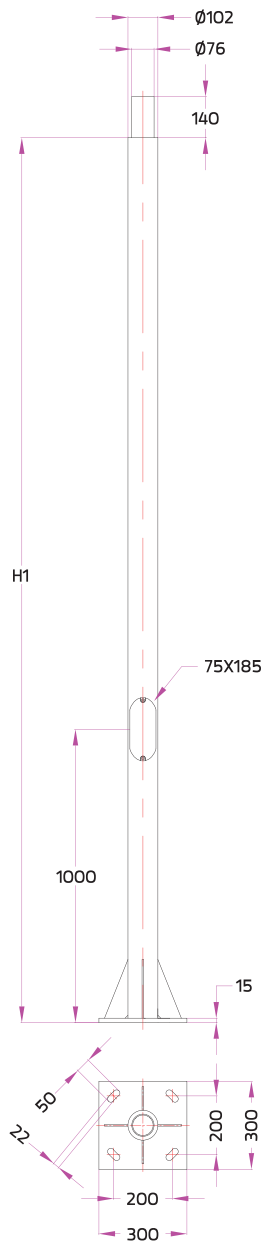

## Galvanized Steel Pole

Straight Cylindrical Hot-Dipped Galvanized Steel Pole Diameter 102 mm. with Spigot Size 76 mm.

Type	Ordering Code	H1 (mm.)
16A Fuse + Prepared for dimming	0309-0-9-000-XX	4000
	0310-0-9-000-XX	5000
	0528-0-9-000-XX	6000

### Available colors

Black	[replace the last 2 digits of ordering code with 01]
Graphite	[replace the last 2 digits of ordering code with 02]
Dark Grey	[replace the last 2 digits of ordering code with 03]
Aluminium Silver	[replace the last 2 digits of ordering code with 04]
White	[replace the last 2 digits of ordering code with 06]
Wooden Brown	[replace the last 2 digits of ordering code with 07]

### Anchor Bolt Kit for this pole

Ordering Code: 0213-0-9-000-00

## Gavalnized Steel Pole

Straight Cylindrical Hot-Dipped Galvanized Steel Pole Diameter 114 mm. with Spigot Size 76 mm.

Type	Ordering Code	H1 (mm.)
16A Fuse + Prepared for dimming	0315-0-9-000-XX	6000