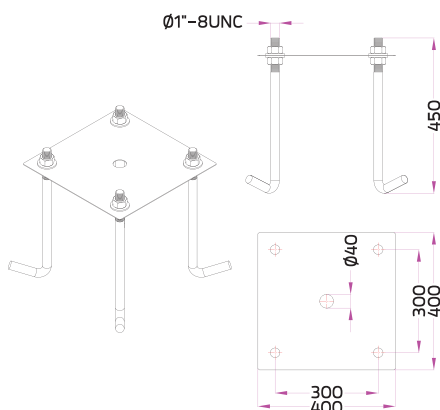

Available colors

Black	[replace the last 2 digits of ordering code with 01]
Graphite	[replace the last 2 digits of ordering code with 02]
Dark Grey	[replace the last 2 digits of ordering code with 03]
Aluminium Silver	[replace the last 2 digits of ordering code with 04]
White	[replace the last 2 digits of ordering code with 06]
Wooden Brown	[replace the last 2 digits of ordering code with 07]

Anchor Bolt Kit for this pole
Ordering Code: 0214-0-9-000-00