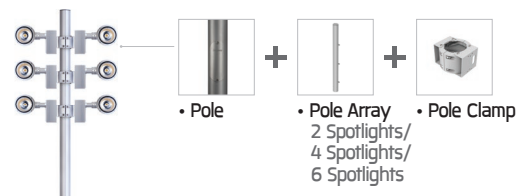

Customized Pole Mounting Options :

for Mega SONIC Pole Array :