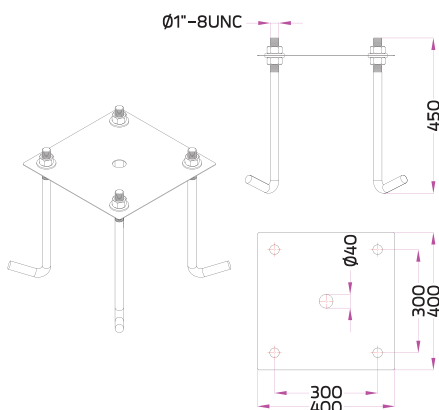

Available colors

Black	[replace the last 2 digits of ordering code with 01]
Graphite	[replace the last 2 digits of ordering code with 02]
Dark Grey	[replace the last 2 digits of ordering code with 03]
Aluminium Silver	[replace the last 2 digits of ordering code with 04]
White	[replace the last 2 digits of ordering code with 06]
Wooden Brown	[replace the last 2 digits of ordering code with 07]

Anchor Bolt Kit for this pole
Ordering Code: 0214-0-9-000-00