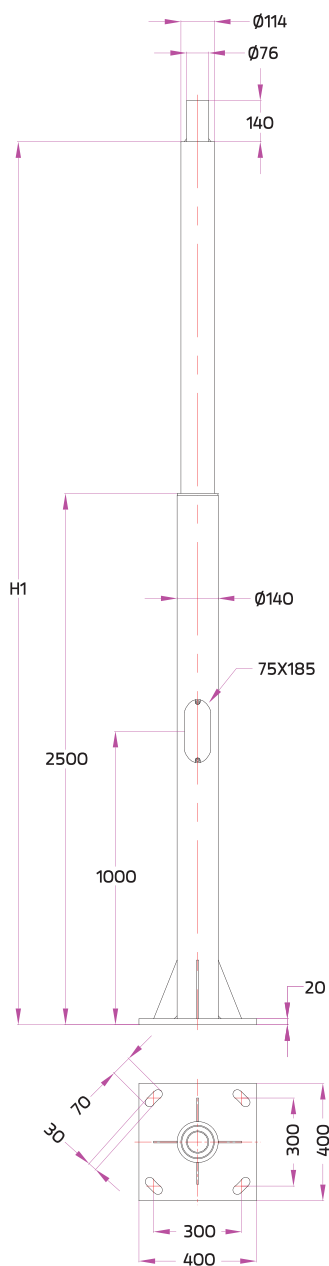

## Galvanized Steel Pole

Straight Cylindrical Hot-Dipped Galvanized Steel Pole Diameter 102 mm. with Spigot Size 76 mm.

Type	Ordering Code	H1 (mm.)
16A Fuse + Prepared for dimming	0309-0-9-000-XX	4000
	0310-0-9-000-XX	5000
	0528-0-9-000-XX	6000

## Gavalnized Steel Pole

Straight Cylindrical Hot-Dipped Galvanized Steel Pole Diameter 114 mm. with Spigot Size 76 mm.

Type	Ordering Code	H1 (mm.)
16A Fuse + Prepared for dimming	0315-0-9-000-XX	6000

Anchor Bolt Kit for this pole  
Ordering Code: 0214-0-9-000-00

## Gavalnized Steel Pole

Straight Cylindrical Hot-Dipped Galvanized Steel Pole Diameter 140/114 mm. with Spigot Size 76 mm.

Type	Ordering Code	H1 (mm.)
16A Fuse + Prepared for dimming	0316-0-9-000-XX	7000
	0317-0-9-000-XX	8000