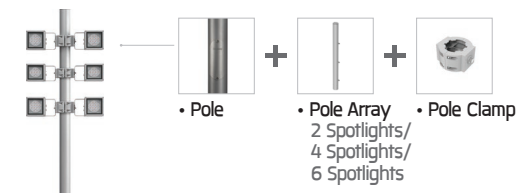

NeoPLACE  
Double Headed

RAY Double Headed

EPSYLON  
Double Headed

NEOS Area Light  
Single Sided /  
Double Sided

### Anchor Bolt Kit for this pole

Ordering Code: 0213-0-9-000-00

## Gavalnized Steel Pole

Straight Cylindrical Hot-Dipped Galvanized Steel Pole Diameter 114 mm. with Spigot Size 76 mm.

Type	Ordering Code	H1 (mm.)
16A Fuse + Prepared for dimming	0315-0-9-000-XX	6000