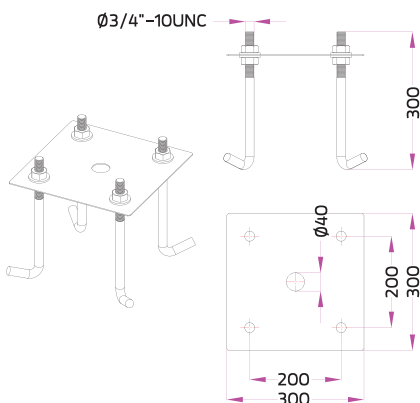

## Galvanized Steel Pole

Straight Cylindrical Hot-Dipped Galvanized Steel Pole Diameter 102 mm. with Spigot Size 76 mm.

Type	Ordering Code	H1 (mm.)
16A Fuse + Prepared for dimming	0309-0-9-000-XX	4000
	0310-0-9-000-XX	5000
	0528-0-9-000-XX	6000

### Anchor Bolt Kit for this pole

Ordering Code: 0213-0-9-000-00

## Gavalnized Steel Pole

Straight Cylindrical Hot-Dipped Galvanized Steel Pole Diameter 114 mm. with Spigot Size 76 mm.

Type	Ordering Code	H1 (mm.)
16A Fuse + Prepared for dimming	0315-0-9-000-XX	6000

## Gavalnized Steel Pole

Straight Cylindrical Hot-Dipped Galvanized Steel Pole Diameter 140/114 mm. with Spigot Size 76 mm.

Type	Ordering Code	H1 (mm.)
16A Fuse + Prepared for dimming	0316-0-9-000-XX	7000
	0317-0-9-000-XX	8000