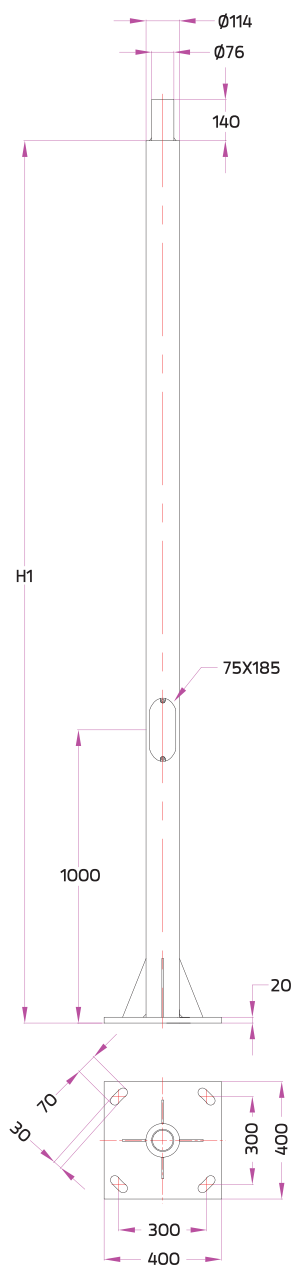

## Galvanized Steel Pole

Straight Cylindrical Hot-Dipped Galvanized Steel Pole Diameter 102 mm. with Spigot Size 76 mm.

Type	Ordering Code	H1 (mm.)
16A Fuse + Prepared for dimming	0309-0-9-000-XX	4000
	0310-0-9-000-XX	5000
	0528-0-9-000-XX	6000

### Anchor Bolt Kit for this pole

Ordering Code: 0213-0-9-000-00

## Gavalnized Steel Pole

Straight Cylindrical Hot-Dipped Galvanized Steel Pole Diameter 114 mm. with Spigot Size 76 mm.

Type	Ordering Code	H1 (mm.)
16A Fuse + Prepared for dimming	0315-0-9-000-XX	6000

Anchor Bolt Kit for this pole  
Ordering Code: 0214-0-9-000-00